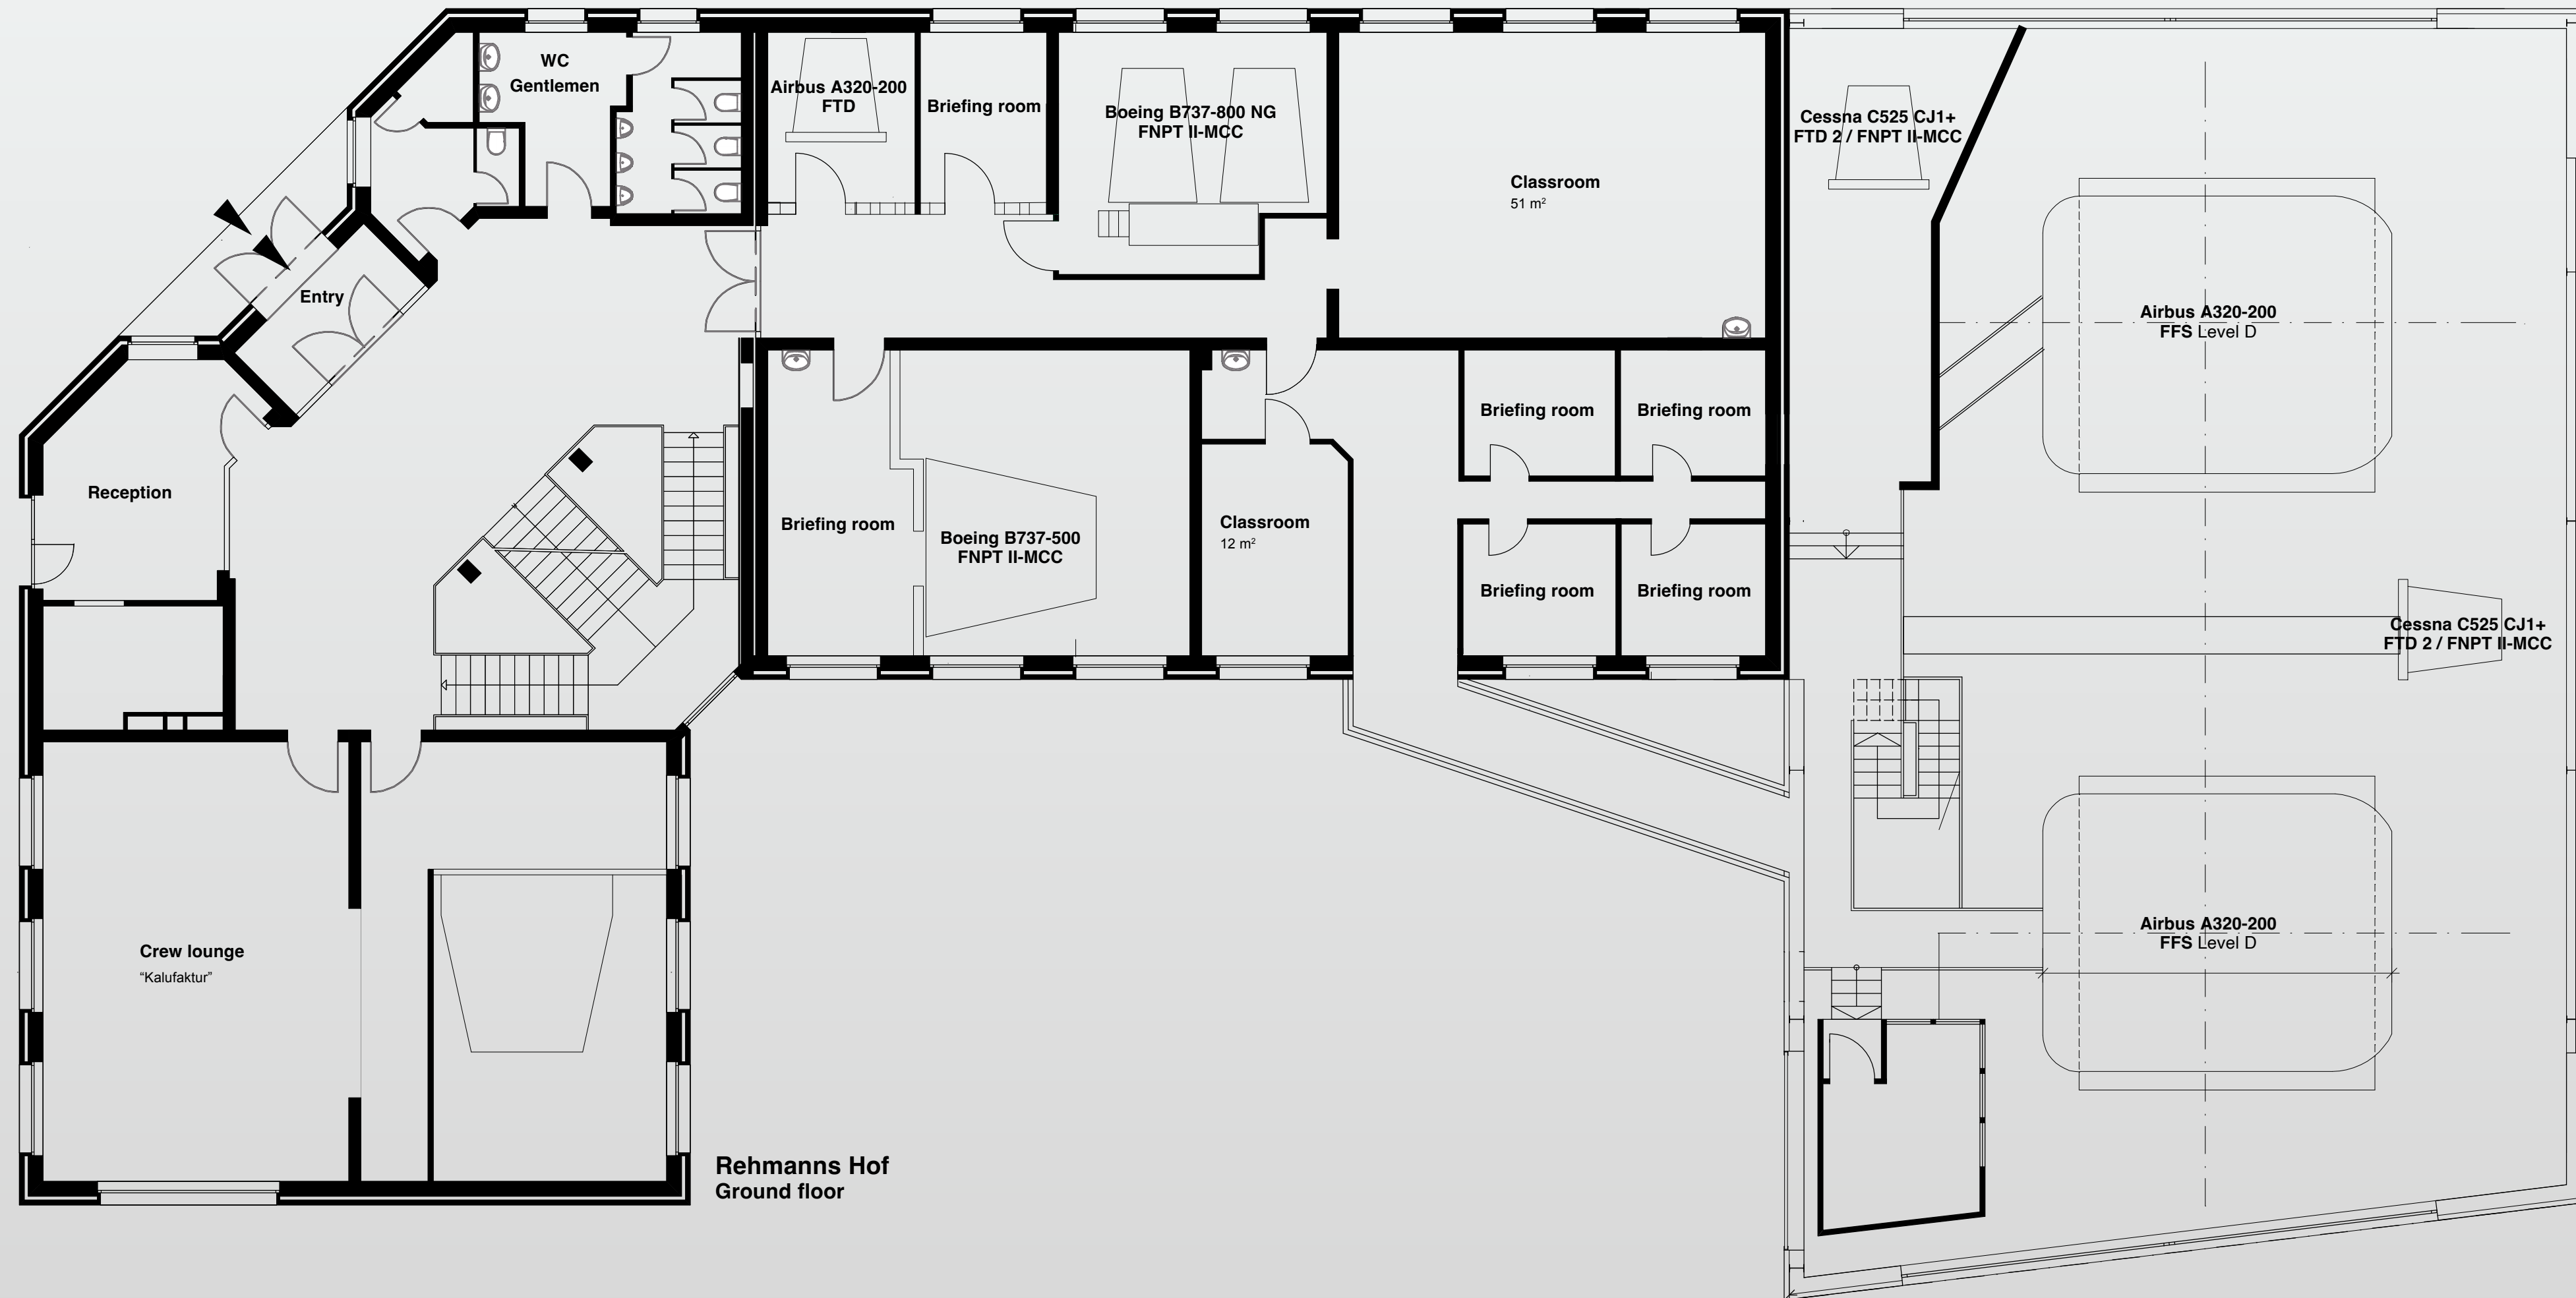

Main building, basement

Piper PA 44 FNPT II DE-3A-106

Simulator Hall 2, ground floor

Velis VR Electro Trainer

Pipistrel Velis Electro

Simulator Hall 2, ground floor

TFC Essen – Your Simulator Pocket Guide

Rehmanns Hof · Main Building – Ground Floor

Our spacious terrace with a unique view of Lake Baldeney invites you to linger in the conference breaks. Rehmanns Hof home the lovelingly and comfortably furnished Tagungshaus Casino Rehmanns Hof offers a total of 10 double rooms and 19 single rooms. All rooms have shower/WC, telephone, flat screen TV and offer a pleasant view of the countryside.