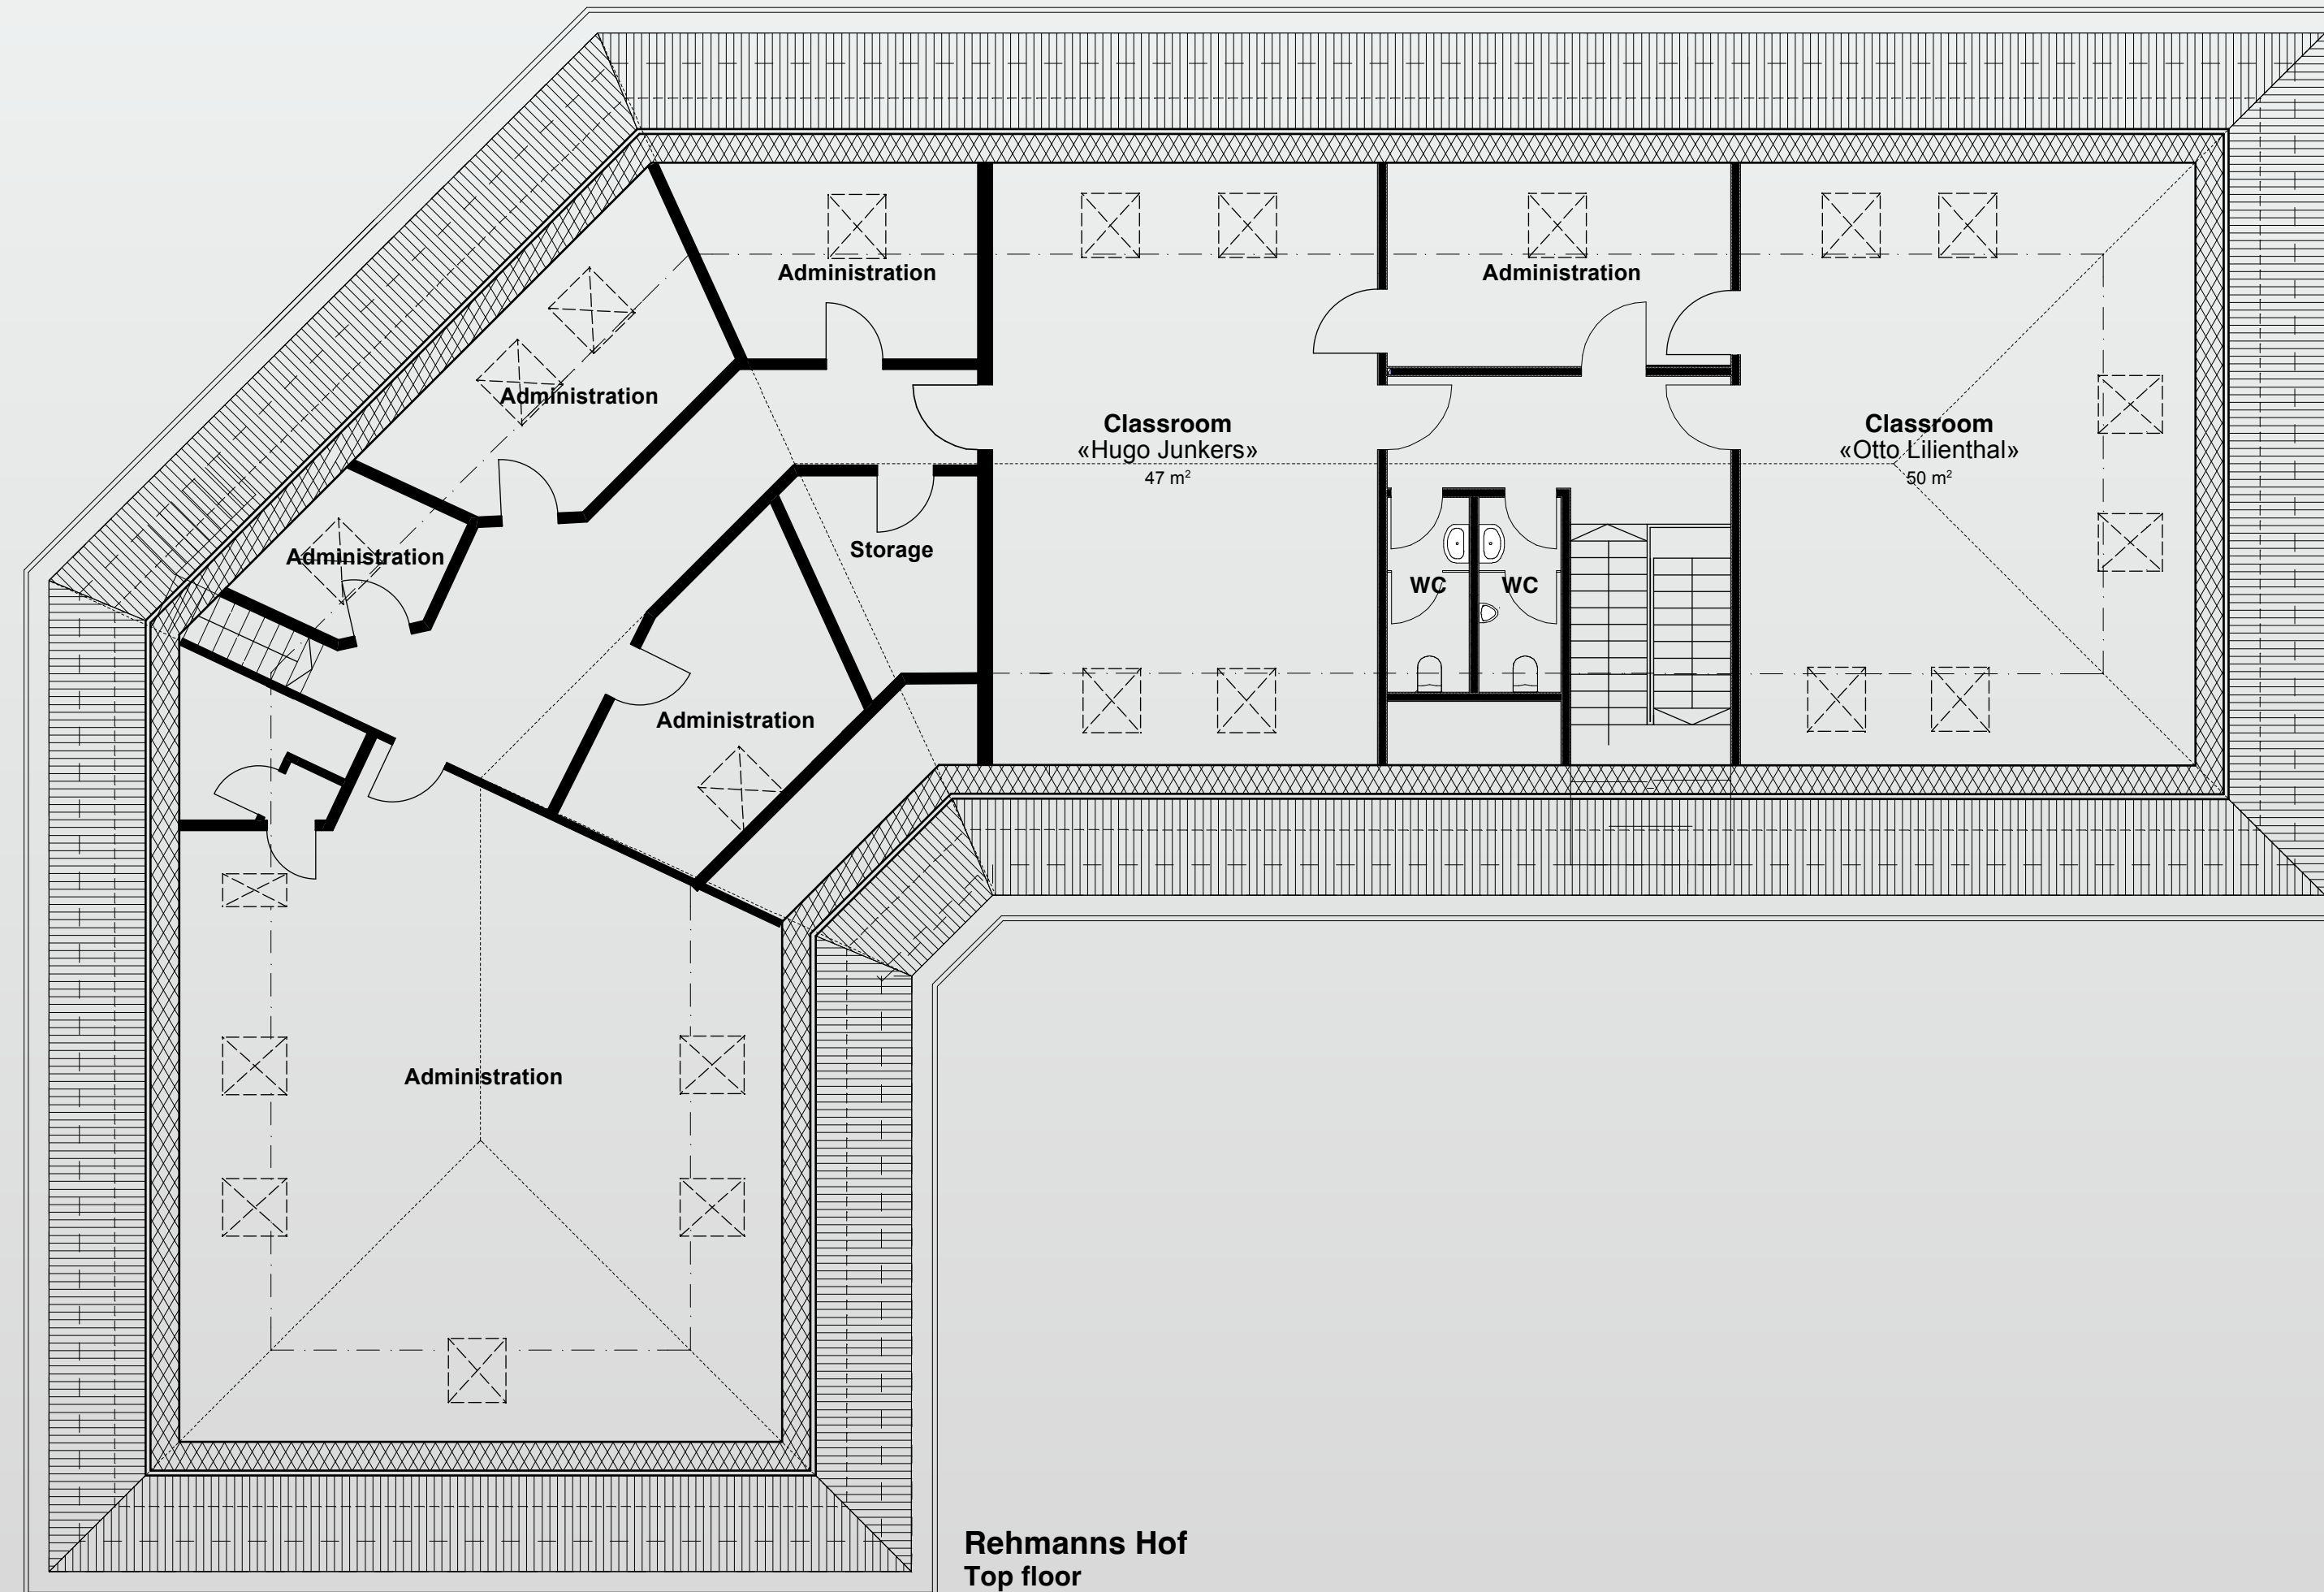

TFC Essen – Your Simulator Pocket Guide

Rehmanns Hof · Main Building – Basement

TFC Essen – Your Simulator Pocket Guide

Rehmanns Hof · Main Building – First Floor

TFC Essen – Your Simulator Pocket Guide

Rehmanns Hof · Main Building – Top Floor

Our spacious terrace with a unique view of Lake Baldeney invites you to linger in the conference breaks. Rehmanns Hof home the lovelingly and comfortably furnished Tagungshaus Casino Rehmanns Hof offers a total of 10 double rooms and 19 single rooms. All rooms have shower/WC, telephone, flat screen TV and offer a pleasant view of the countryside.