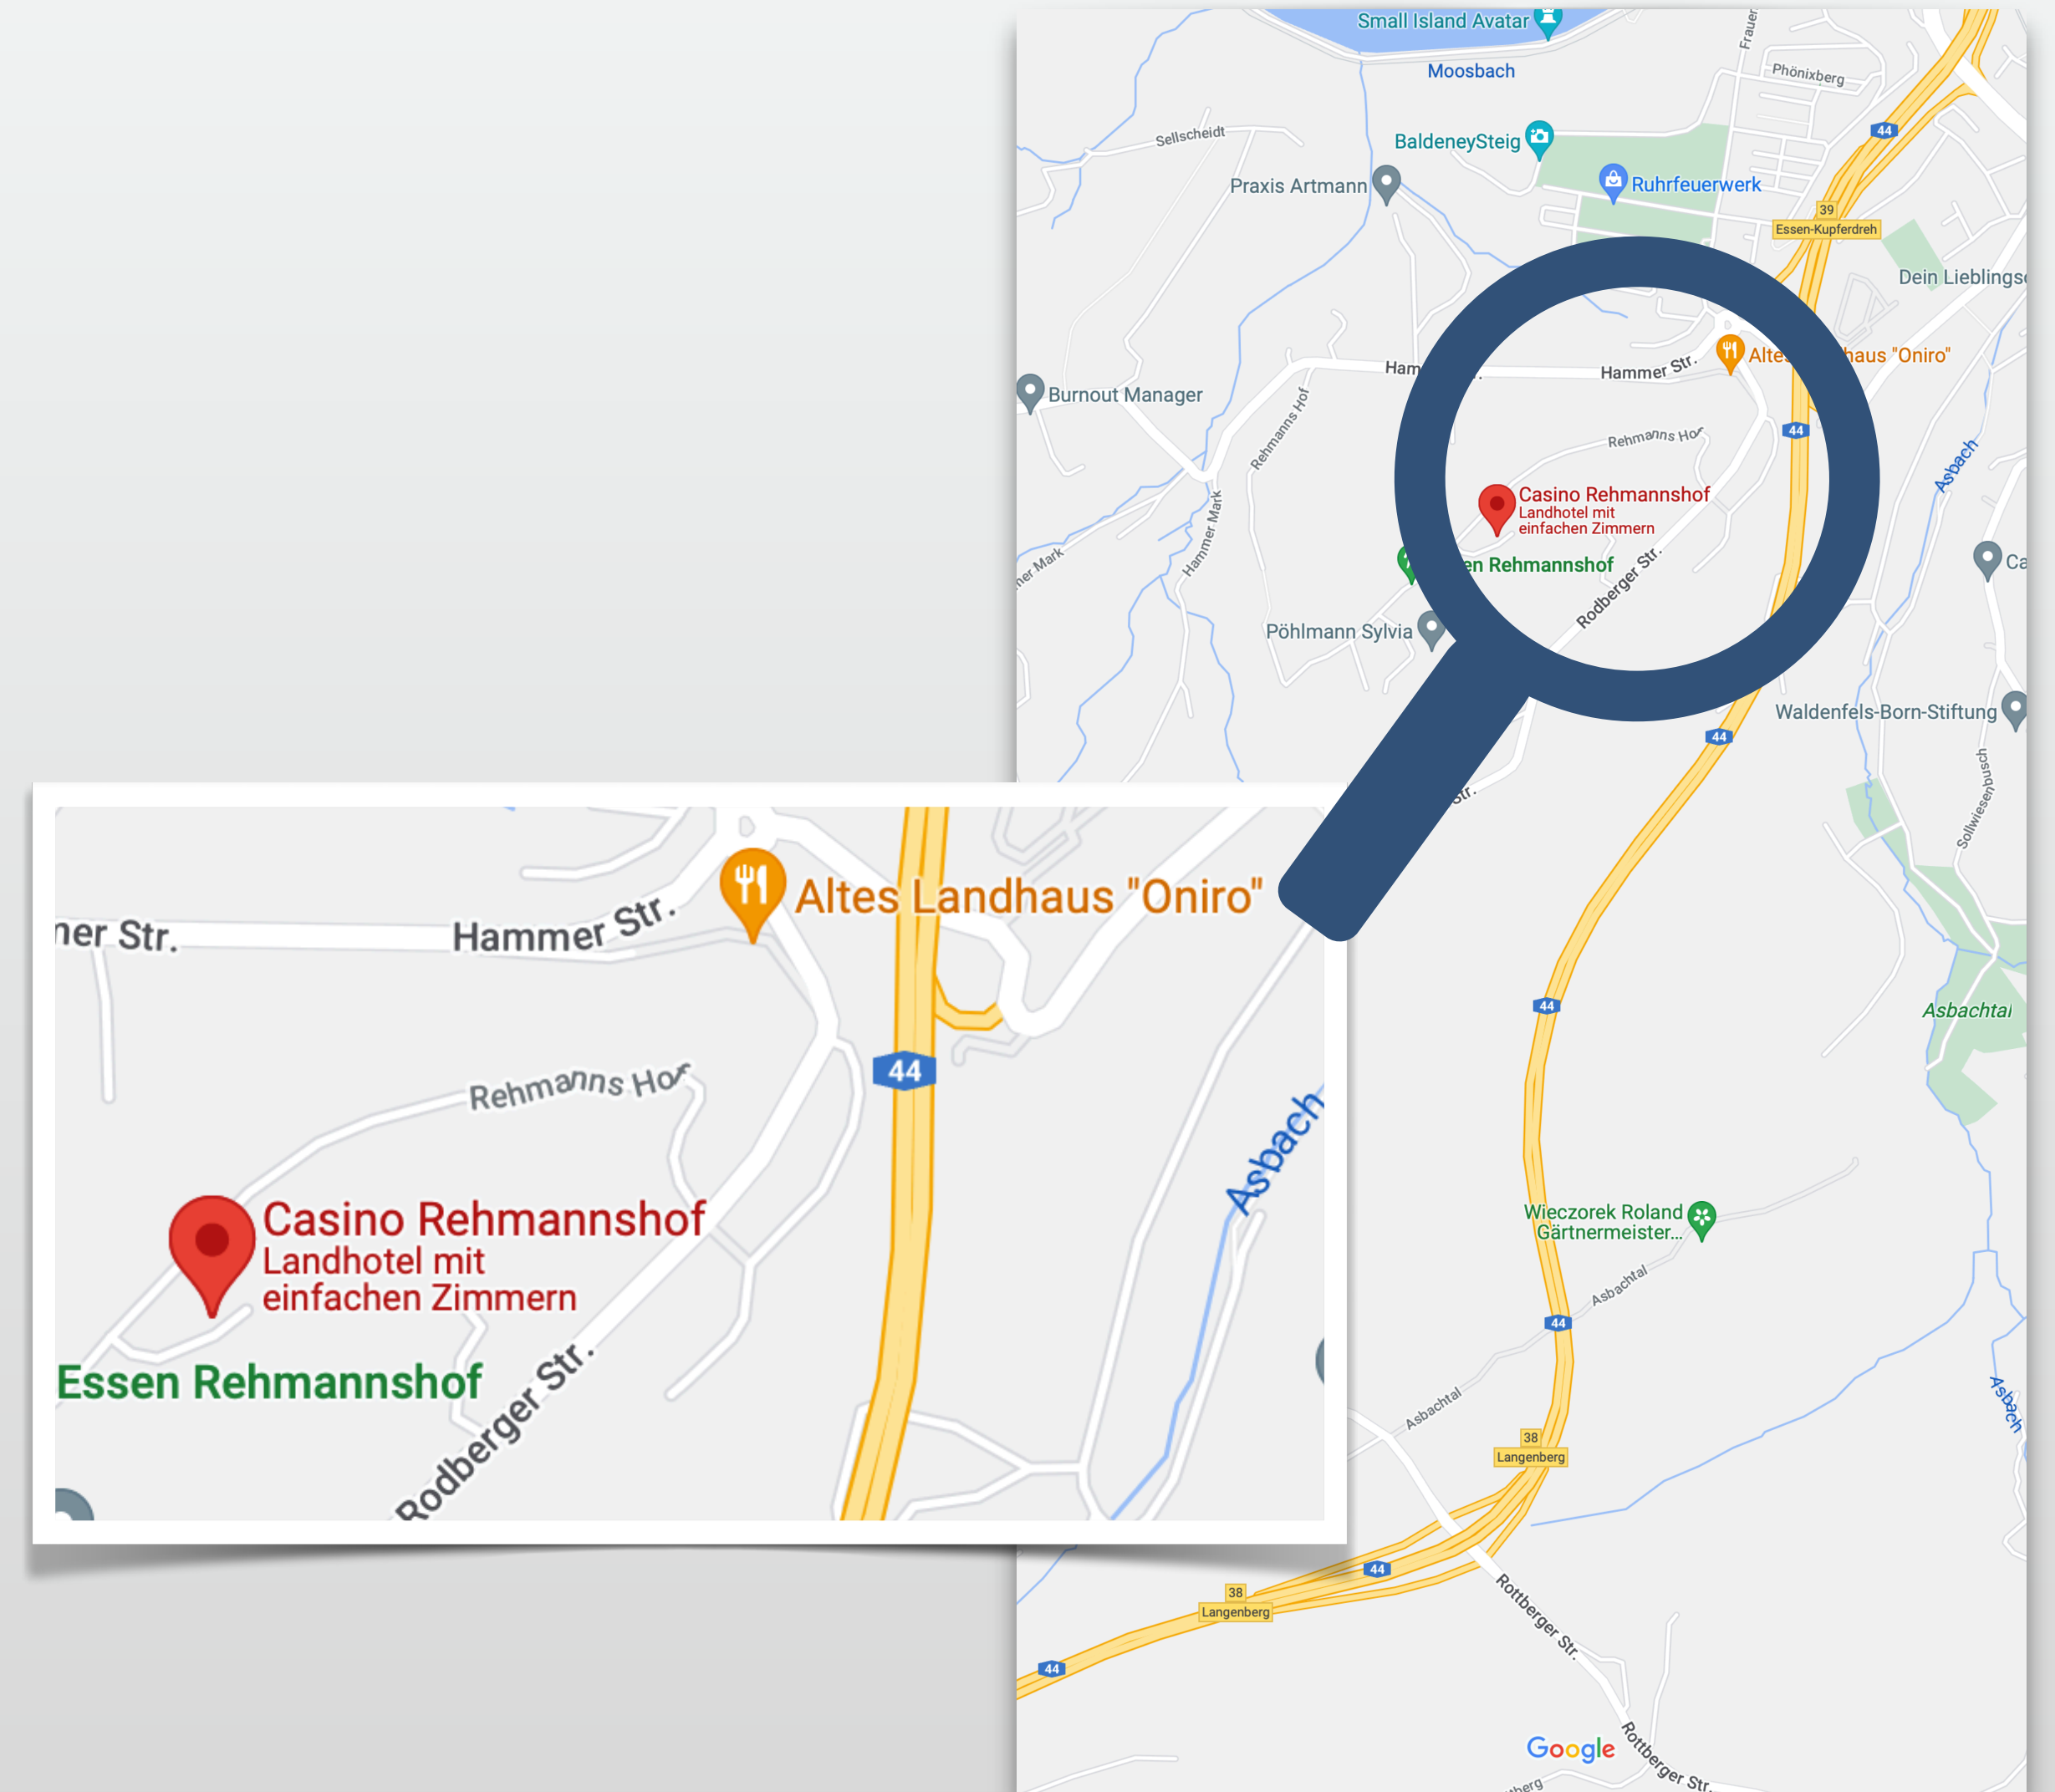

- ➔ Take the A52 exit "Essen-Bergerhausen"
- ➔ Head towards the B227, turn right
- ➔ After approx. B227 / A44
- ➔ Take the A44 exit "Essen-Dilldorf"
- ➔ At the roundabout 2nd exit "Rottberger Street"
- ➔ After approx. 100 m turn right behind "Rehammns Hof"

A44 from Düsseldorf

- ➔ Take the A44 exit "Velbert-Langenberg"
- ➔ Head towards the Rottberger Street, turn left.
- ➔ Take the A44 exit "Essen-Dilldorf"
- ➔ After approx. 1 km turn right behind "Rehmanns Hof"