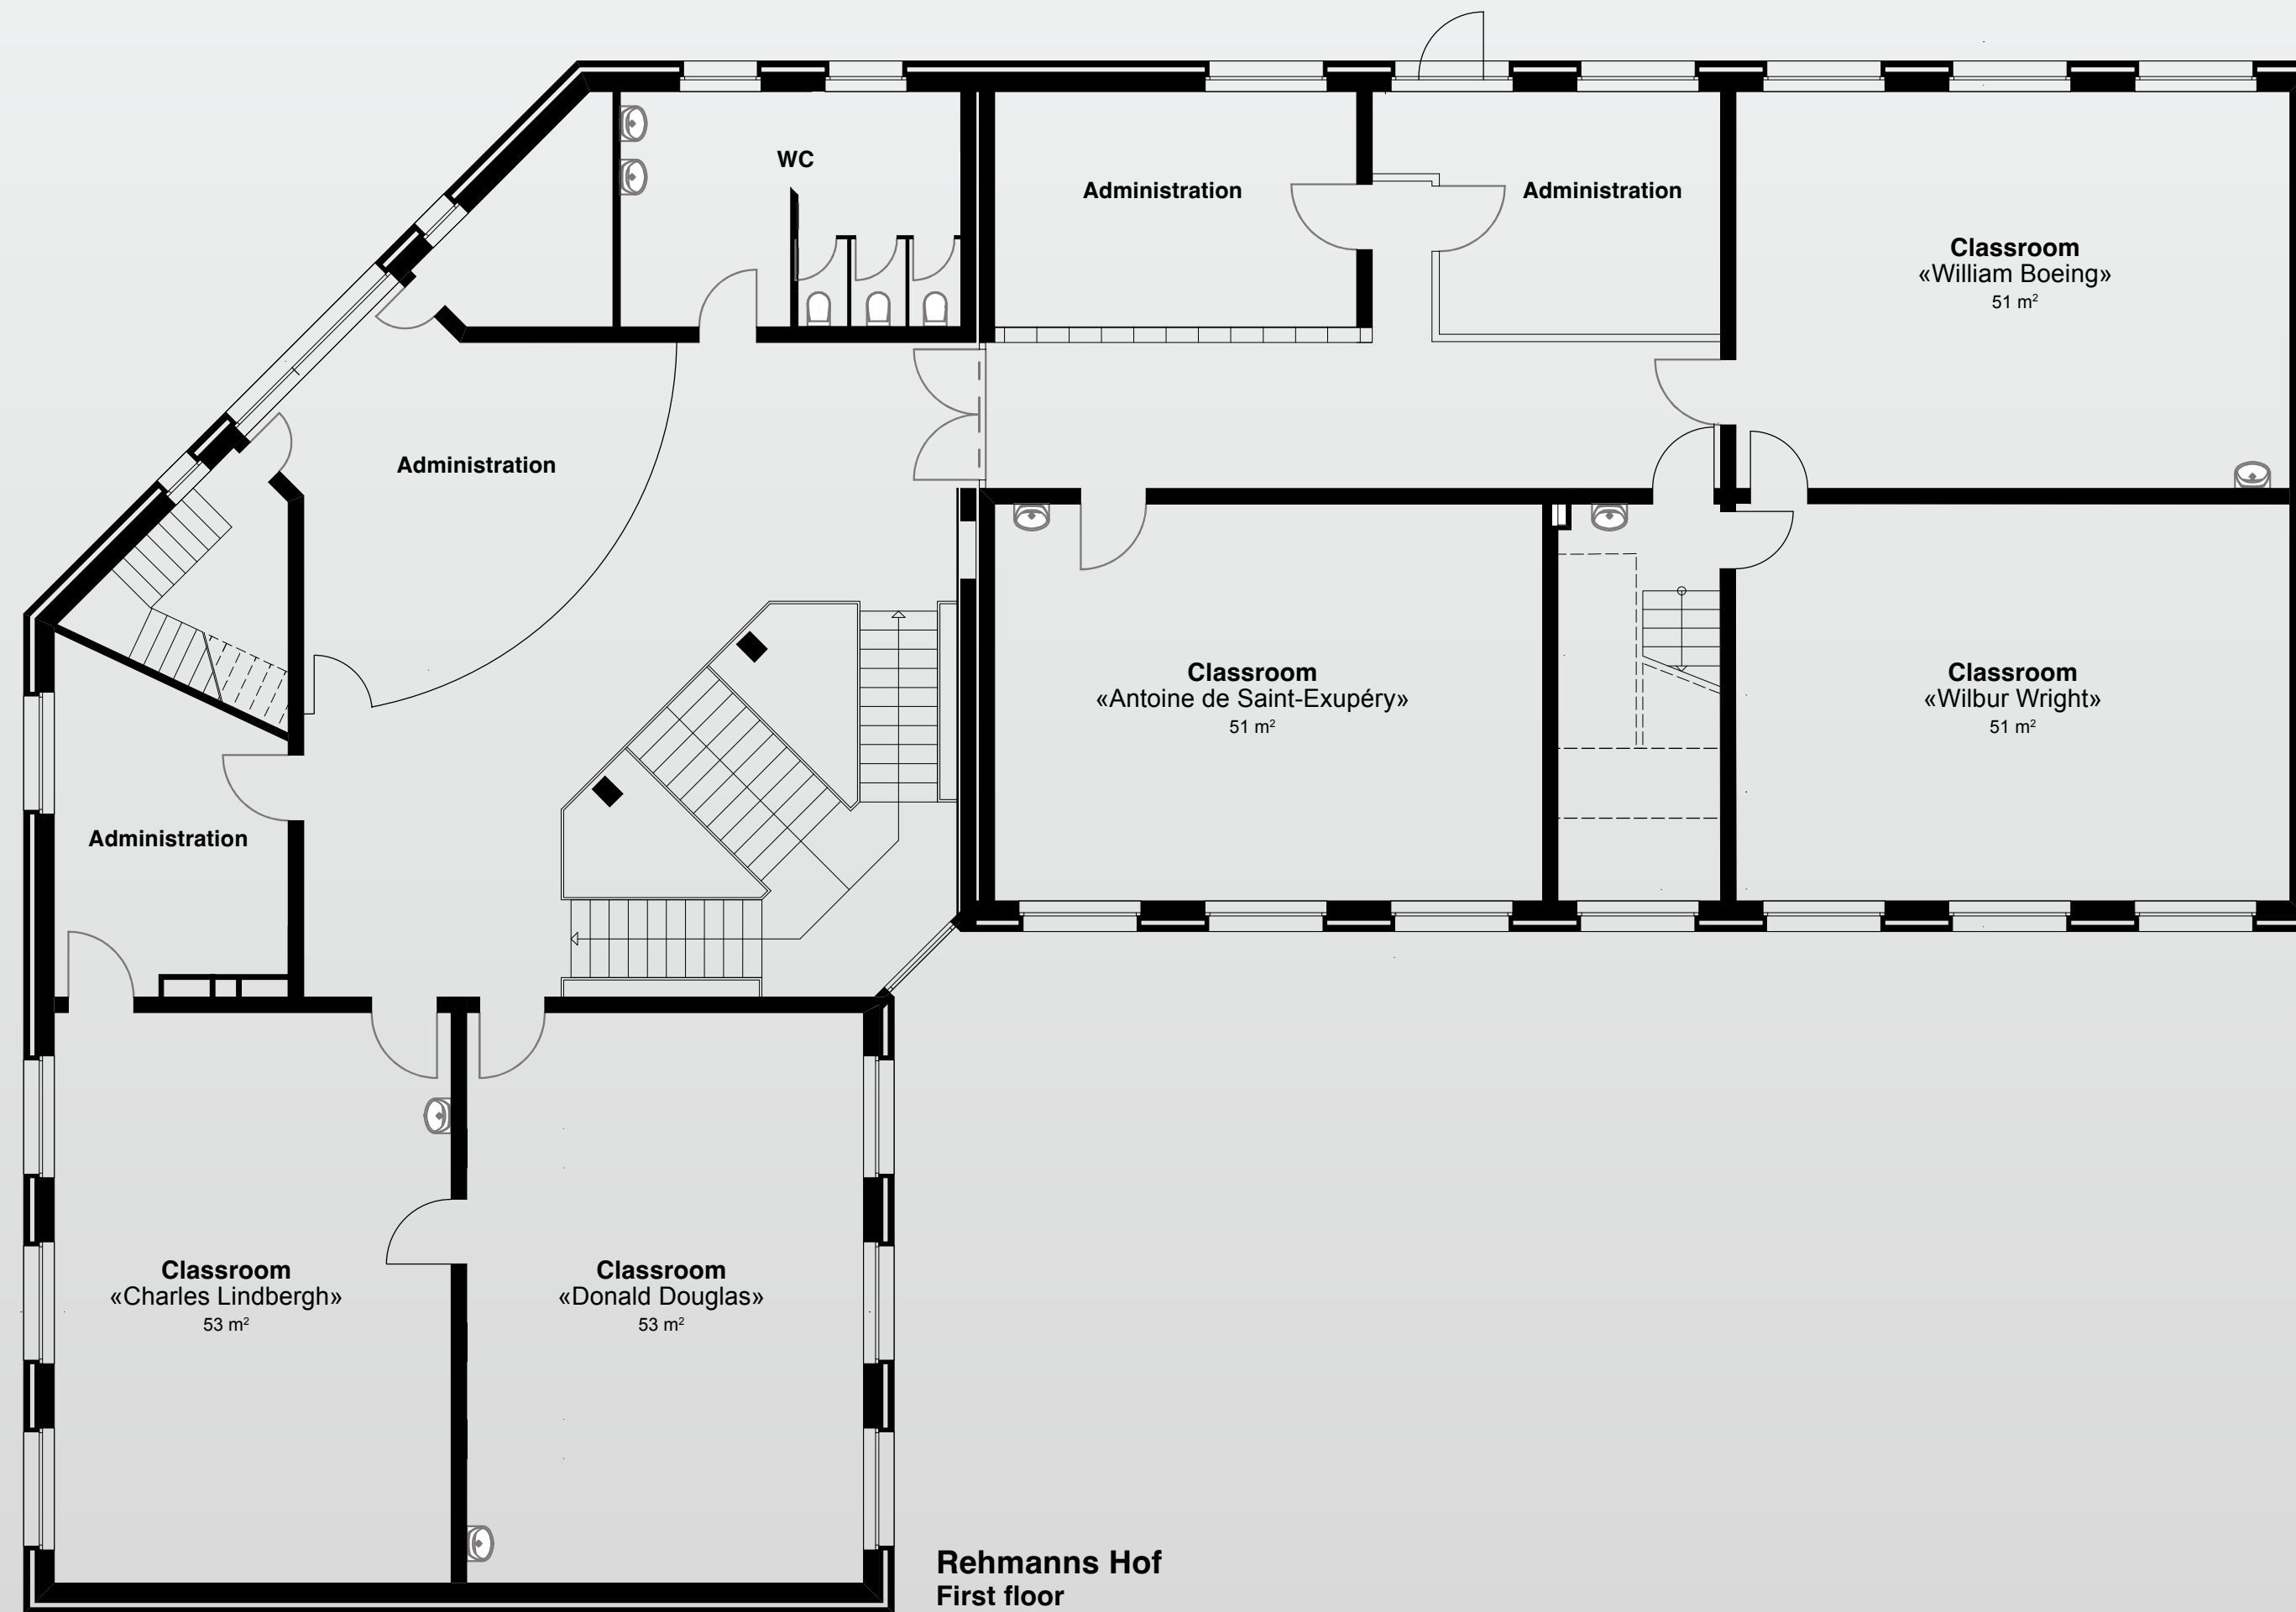

TFC Essen – Your Simulator Pocket Guide

Rehmanns Hof · Main Building – First Floor