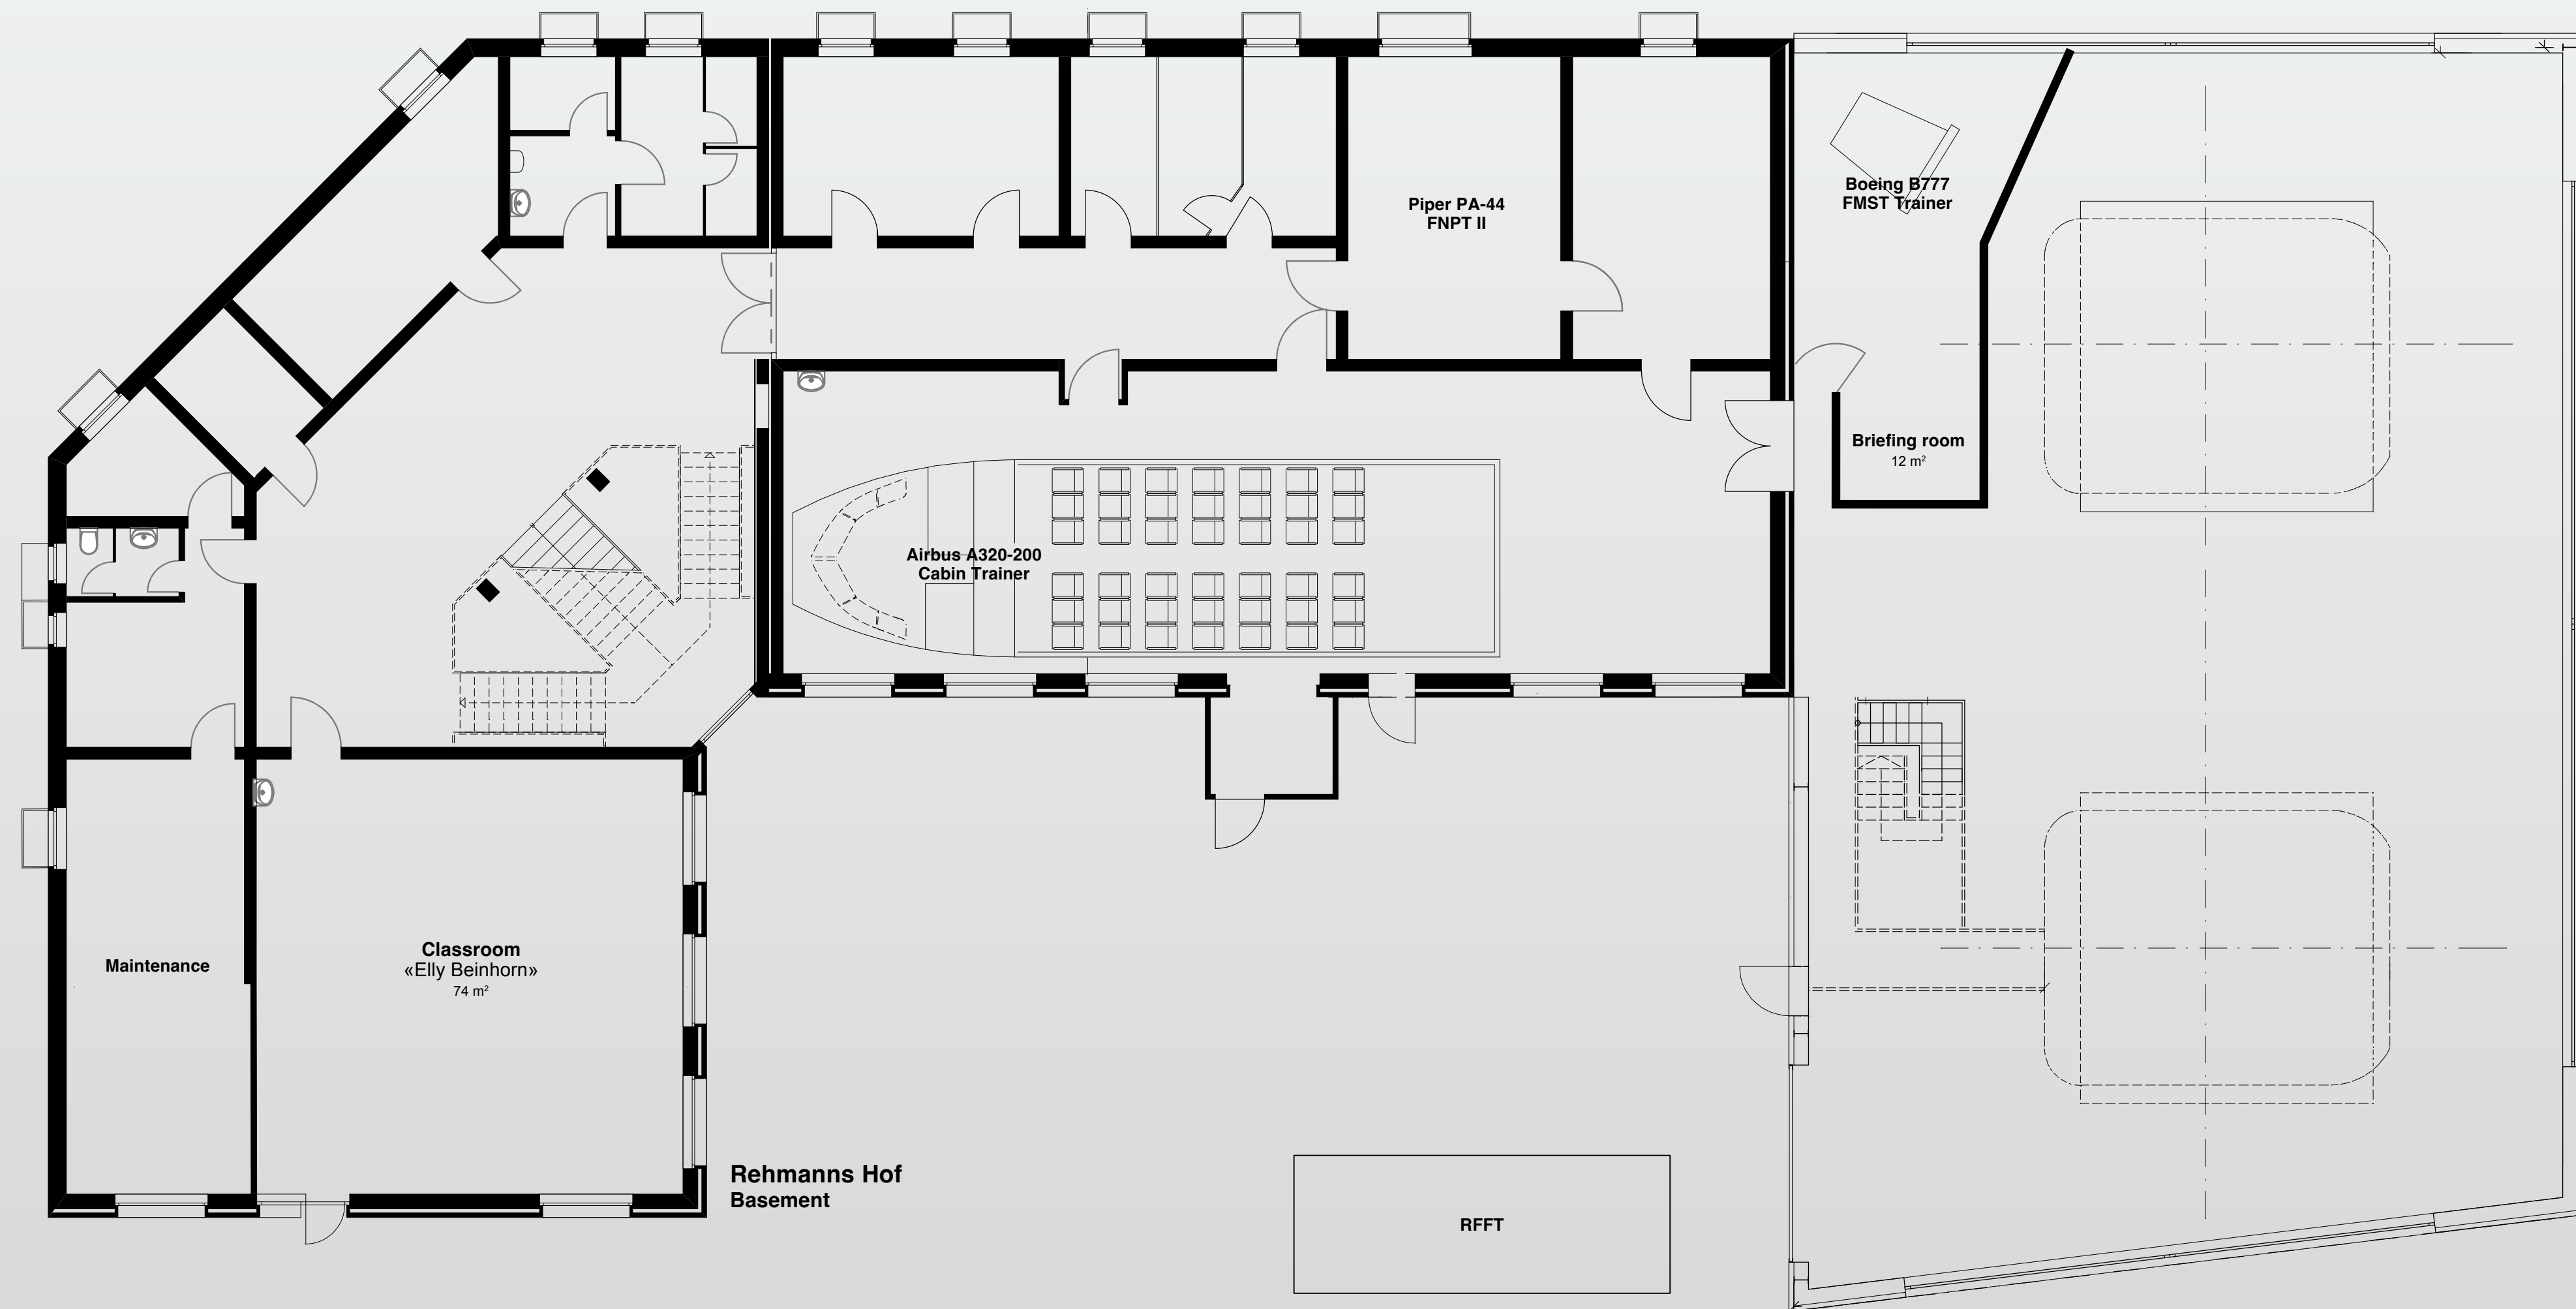

TFC Essen – Your Simulator Pocket Guide

Rehmanns Hof · Main Building – Basement